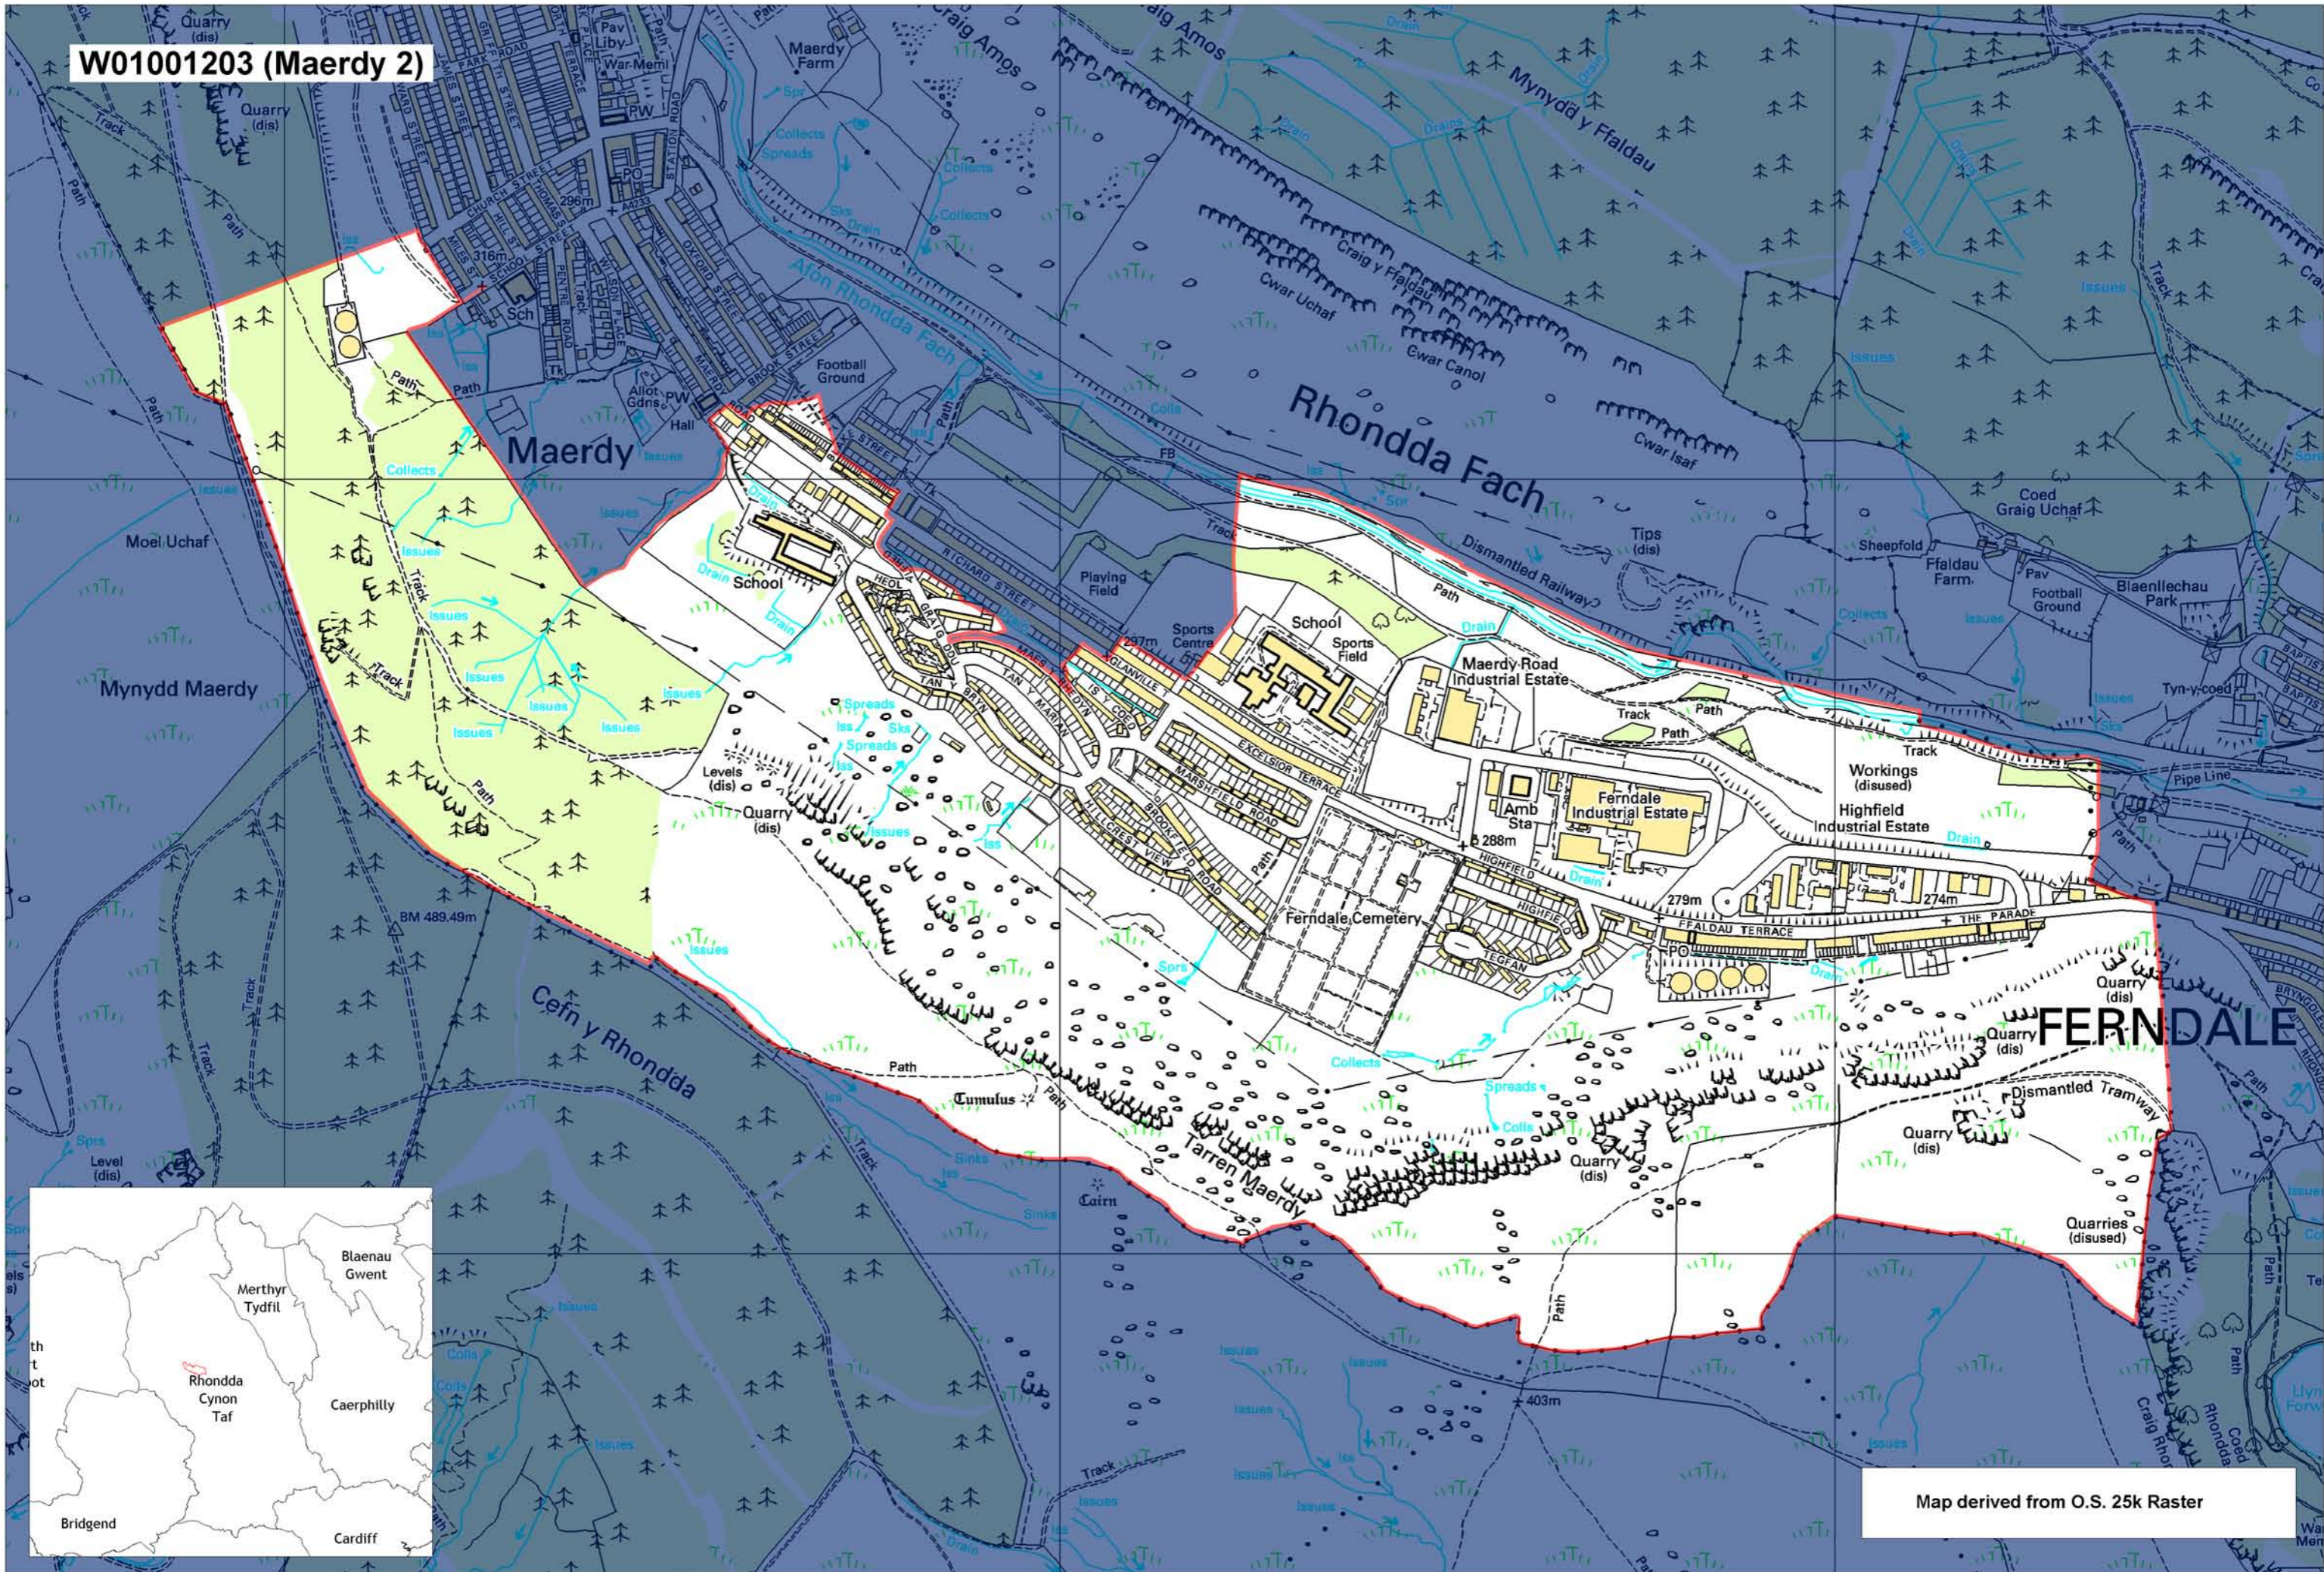

W01001203 (Maerdy 2)

Map derived from O.S. 25k Raster